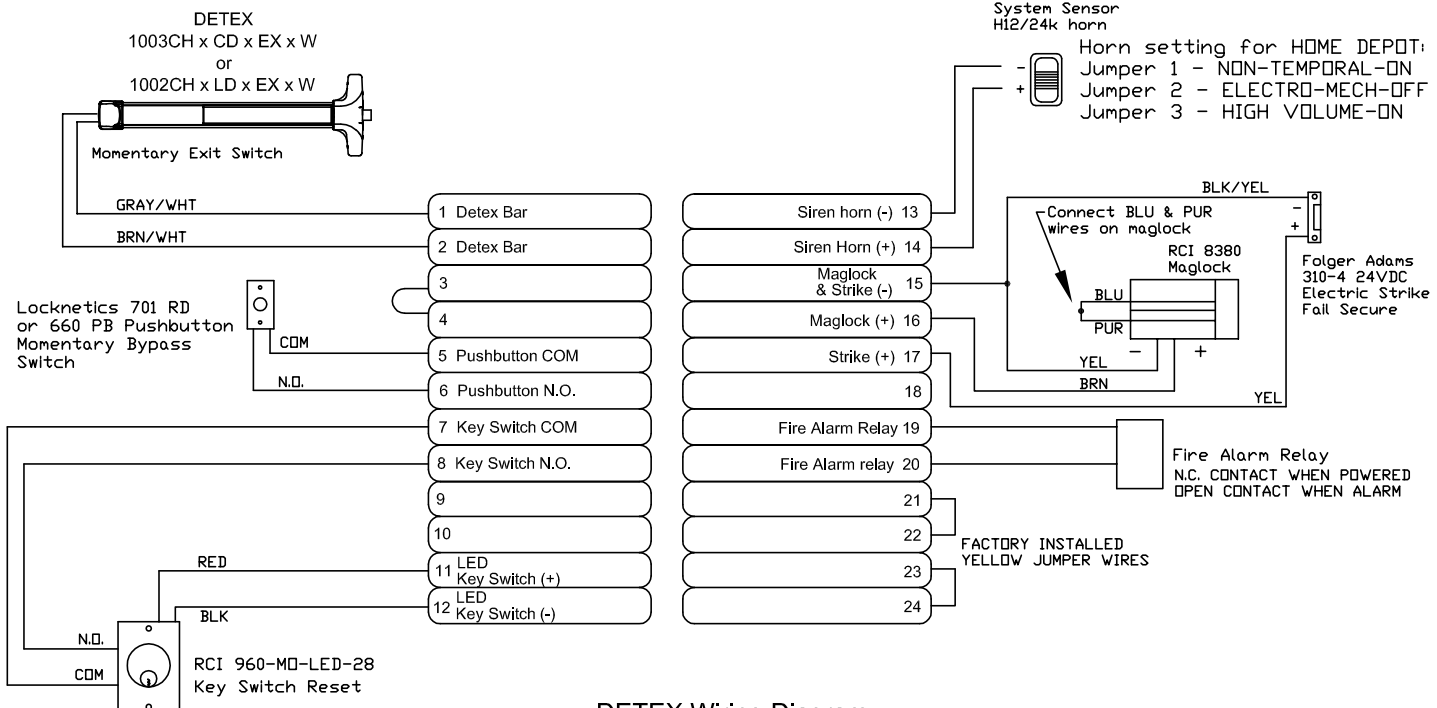

Note:
 Factory programmed to NFPA Standards
 Contact Detex Corporation for other building codes

Terminals 1-12 recommend 22 ga wire

Terminals 13-24 recommend 18 ga wire

DETEX Wiring Diagram
 12-800 DE1 and 12-800 DE1LT
 15 Second Delayed Egress with Remote Bypass
 Detex 10 Series EX x W Logic Controller

DATE:	ECO#
5/2/13	Created 18294
7/8/13	19630

PART: 105751

DWG: 105751

Project: WIRING DIAGRAM
 Application: LOGIC CONTROLLER
 Supplier: PINK SHEET

1-800-729-3839

Factory Wiring