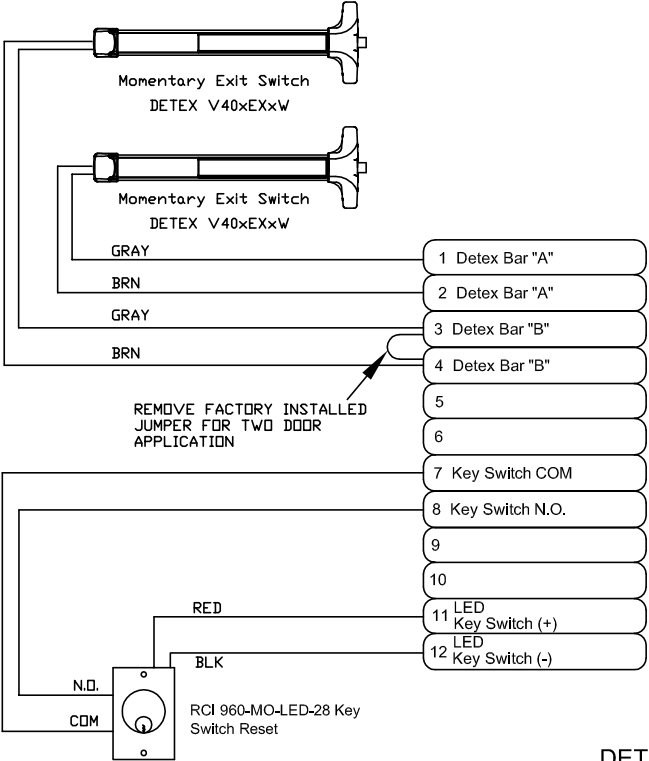

Note:
 Factory programmed to
 NFPA Standards
 Contact Detex
 Corporation for other
 building codes

Terminals 1-12 recommend 22 ga wire

Terminals 13-24 recommend 18 ga wire

DETEX Wiring Diagram
 12-800 DE2 and 12-800 DE2LT
 15 Second Delayed Egress
 Detex V40 Series EX x W Logic Controller

DATE:	ECO#
5/2/13	Created 18294
7-8-13	19630

PART: 105753
 DWG: 105753

Project: WIRING DIAGRAM
 Application: LOGIC CONTROLLER
 Supplier:

PINK SHEET

1-800-729-3839

Factory Wiring