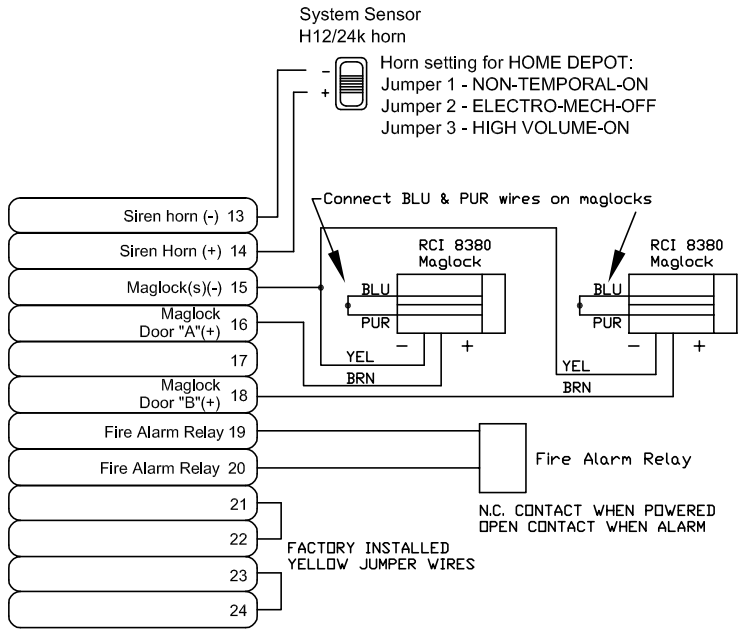

Note:
 Factory programmed to
 NFPA Standards
 Contact Detex
 Corporation for other
 building codes

Terminals 1-12 recommend 22 ga wire

Terminals 13-24 recommend 18 ga wire

DETEX Wiring Diagram
 12-800 DE2 and 12-800 DE2LT
 15 Second Delayed Egress
 Detex V40 Series EX x W Logic Controller

DATE:	ECO#
5/2/13	Created 18294
7-8-13	19630

PART: 105753
 DWG: 105753

Project: WIRING DIAGRAM
 Application: LOGIC CONTROLLER
 Supplier:

PINK SHEET

1-800-729-3839

Factory Wiring