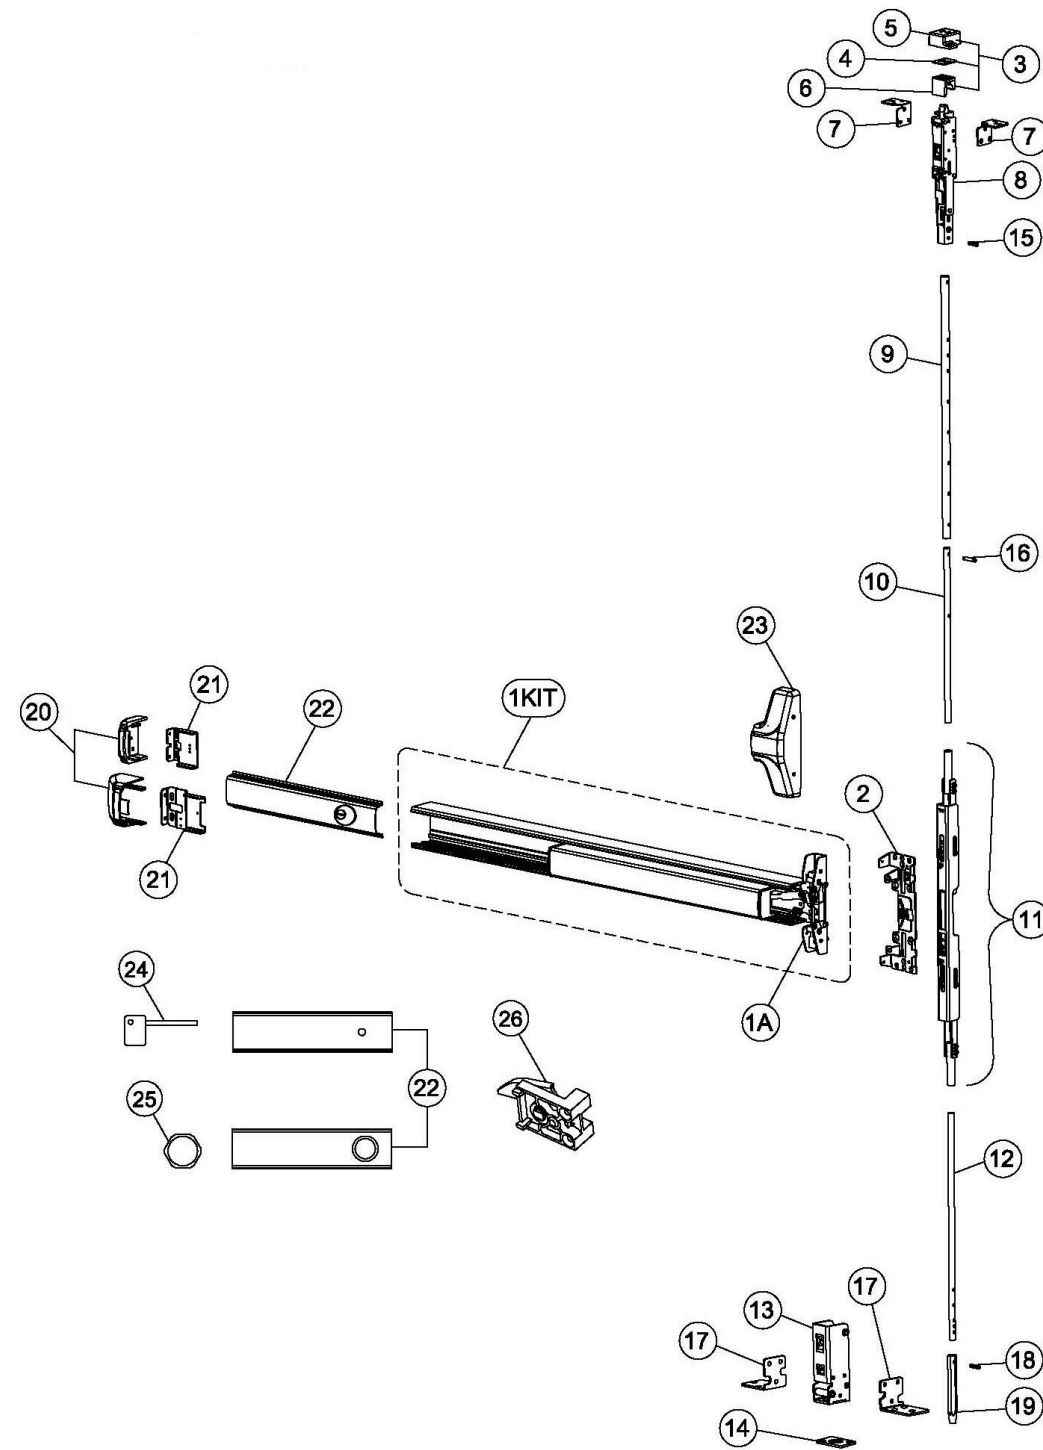

# 70 Series Parts List

For Mechanical Devices Only

Item	Order Part#	Description	Price
1KIT	105500-167	S&R CVR Centercase/Pushpad Assy	\$657.59
1A	104111-13	Centercase, CVR, Wide, RHR	\$395.00
	104111-14	Centercase, CVR, Wide, LHR	\$395.00
2	104171-1	Mounting plate, Wide, CVR, BP11 (Use with 08/09 lever trim)	\$71.00
	104171-2	Mounting plate, Wide, CVR, BP13 (Use with 03 trim)	\$71.00
3	105257-2	Top strike kit	\$101.00
4	105246	CVR strike shim	\$10.50
5	105235-1	CVR top strike pocket	\$179.00
6	105236-1	CVR top strike insert	\$47.00
7	105985-1	Top latch mounting bracket RHR	\$11.55
	105985-2	Top latch mounting bracket LHR	\$11.55
8	106340-1	Top latch (Panic)	\$644.00
	106340-2	Top latch (Fire)	\$659.00
9	104187	Outer top rod, 7' thru 8'	\$74.00
	105097	Outer top rod, 8'-1" thru 10'	\$124.00
10	104172-1	Inner top rod, 7' thru 8'	\$58.00
	104172-2	Inner top rod, 8'-1" thru 10'	\$117.00
11	105990-1	Center lift mechanism assembly, Top & Bottom	\$937.00
	105990-2	Center lift mechanism assembly, Top ONLY	\$611.00
12	105098	CVR bottom rod	\$88.00
13	106330	Bottom bolt case assembly	\$83.00
14	105257-3	Bottom strike kit	\$41.00
15	105296	Spring pin 3/16 x 13/16	\$1.15
16	103423	Spring pin 3/16 x 1/2	\$1.15
17	105982-1	Bottom bolt mounting bracket, RHR	\$23.00
	105982-2	Bottom bolt mounting bracket, LHR	\$23.00
18	101607	Spring Pin	\$0.47
19	103536-1	Bottom bolt	\$42.00
20	101642-9	Endcap, EC1 (ramped) Stainless Steel 630	\$101.00
	104304-9	Endcap, EC1 (flush) Stainless Steel 630	\$94.00
	104612-1	Endcap, EC2 (flush) Aluminum 628	\$149.00
21	100147	Endcap bracket for EC1 (ramped) endcap w/o battery holder	\$15.75
	101093	Endcap bracket for EC1 (ramped) endcap w/ battery holder	\$21.00
	104303	Endcap bracket for EC2 (flush) endcap w/o battery holder	\$41.00
	104636	Endcap bracket for EC2 (flush) endcap w/ battery holder	\$41.00
22	100860-54	Fillerplate Subassembly, S&R, Hex Dogging, HD, 630	\$185.39
	100860-49	Fillerplate Subassembly, S&R, Cylinder Dogging, CD, 630	\$247.65
23	102353-9	Centercase Cover, Stainless Steel, Wide 630	\$122.00
	104640-9	Centercase Cover, Aluminum, Wide, 628	\$98.00
24	100450	Hex Key (for Hex Dogging)	\$9.00
25	100783	Cylinder Nut (for Cylinder Dogging)	\$8.00
26	102216-2	Hex Dogging Assembly	\$26.00
	102216	Cylinder Dogging Assembly	\$19.95