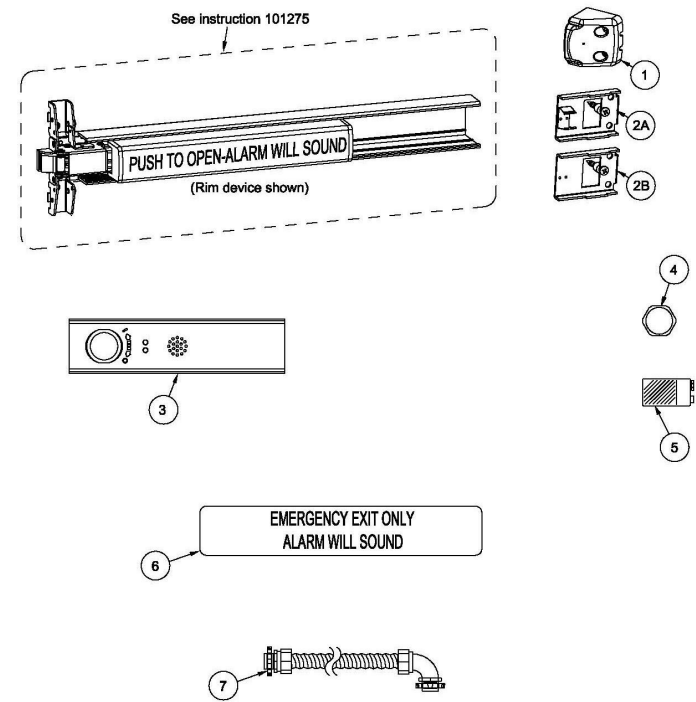

## EB, EA, EX, EB W Parts List

Item	Order Part#	Description	Price
1	101822	Endcap	\$8.40
2A	101844	Endcap bracket with battery holder	\$12.60
2B	101844-1	Endcap bracket without battery holder	\$9.45
3	104358-4	Fillerplate Subassembly, EB, 3 ft	\$291.00
	104358-8	Fillerplate Subassembly, EB, 4 ft	\$303.00
	104358-1	Fillerplate Subassembly, EA, 3 ft	\$525.00
	104358-5	Fillerplate Subassembly, EA, 4 ft	\$538.00
	104358-3	Fillerplate Subassembly, EBxW, 3 ft	\$767.00
	104358-7	Fillerplate Subassembly, EBxW, 4 ft	\$783.00
	104287-2	Fillerplate Subassembly, EXxW, 3 ft LD	\$292.00
	104287-4	Fillerplate Subassembly, EXxW, 4 ft LD	\$308.00
4	100783	Cylinder Hex Nut	\$8.00
5	PP-5567	9V Battery	\$11.00
6	EA-561	Door Sign	\$8.00
7	FC3	Armored Cable, 3ft	\$53.00
	FC10	Armored Cable, 10ft	\$99.00
	FC3W	Weatherized Armored Cable, 3ft	\$87.00
	FC10W	Weatherized Armored Cable, 10ft	\$103.00